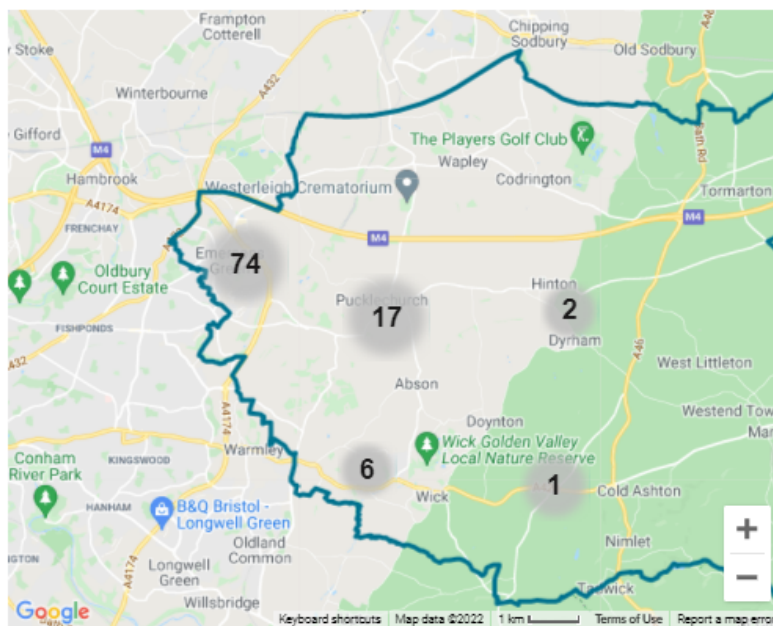

# Boyd Valley, Emersons and Lyde Green

[View area boundary](#) [Search another area](#)

[Overview](#) [Crime map](#) [Stop and search](#) [Statistics](#)

### Crime levels overview

Crime for last year

[View as a list](#)

## Pucklechurch data

Click on a hotspot to see more details. Alternatively, [view as A-Z list](#).

Edit crime type and time period

All Crimes (104)

November 2021

[View crime definitions](#)

[Download area crime data](#)

Other areas for comparison

Lyde Green	15
Wider Emersons Green	59
Wick, Abson and surrounding area	9

**Boyd Valley overview**