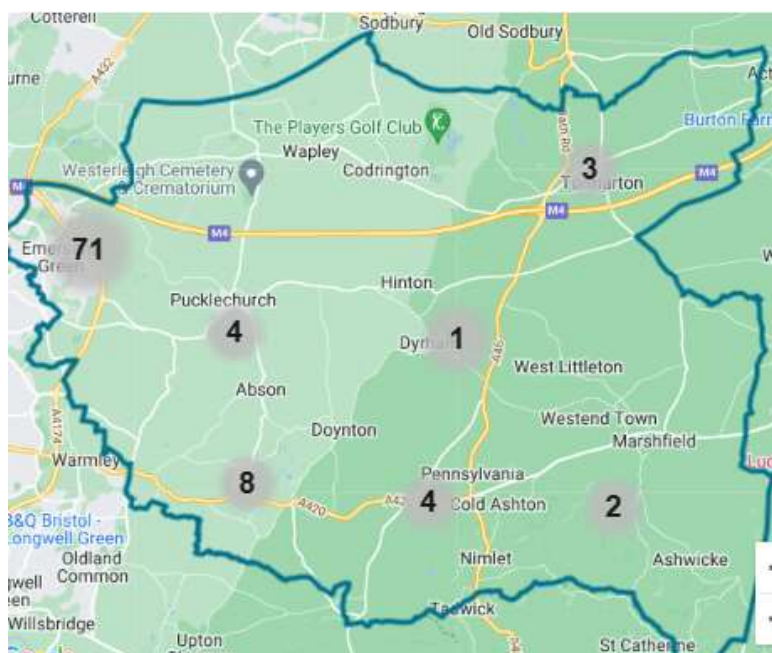

Crime levels overview

Crime for last year

Crime per Month

Month	Crime Level
Jan 2022	120
Feb 2022	100
Mar 2022	130
Apr 2022	120
May 2022	120
Jun 2022	120
Jul 2022	100
Aug 2022	150
Sep 2022	110
Oct 2022	120
Nov 2022	100
Dec 2022	90

Pucklechurch data

More details for Pucklechurch

Crimes reported in the following areas:

Parkfield Rank	1
Prison area	1
Total	2

Other areas for comparison

Lyde Green	28
Wider Emersons Green	42
Wick, Abson and surrounding area	12
Other	9

Boyd Valley overview