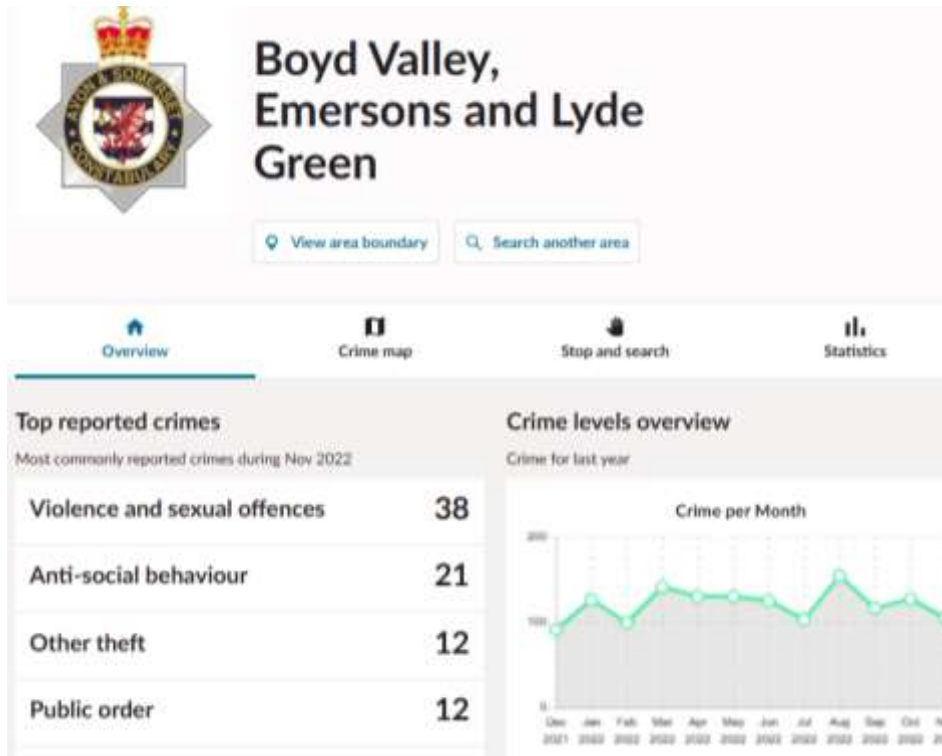

CRIME REPORT FOR PUCKLECHURCH

November 2022 crime statistics

All information sourced from www.police.uk/pu/your-area/avon-somerset-constabulary/boyd-valley-emersons-and-lyde-green/?tab=Overview

Pucklechurch data

More details for Pucklechurch

Crimes reported in the following areas:

Parkfield Rank	2
Westerleigh Road	1
Lansdown Road	1
Total	4

Other areas for comparison

Lyde Green	30
Wider Emersons Green	56
Wick, Abson and surrounding area	15