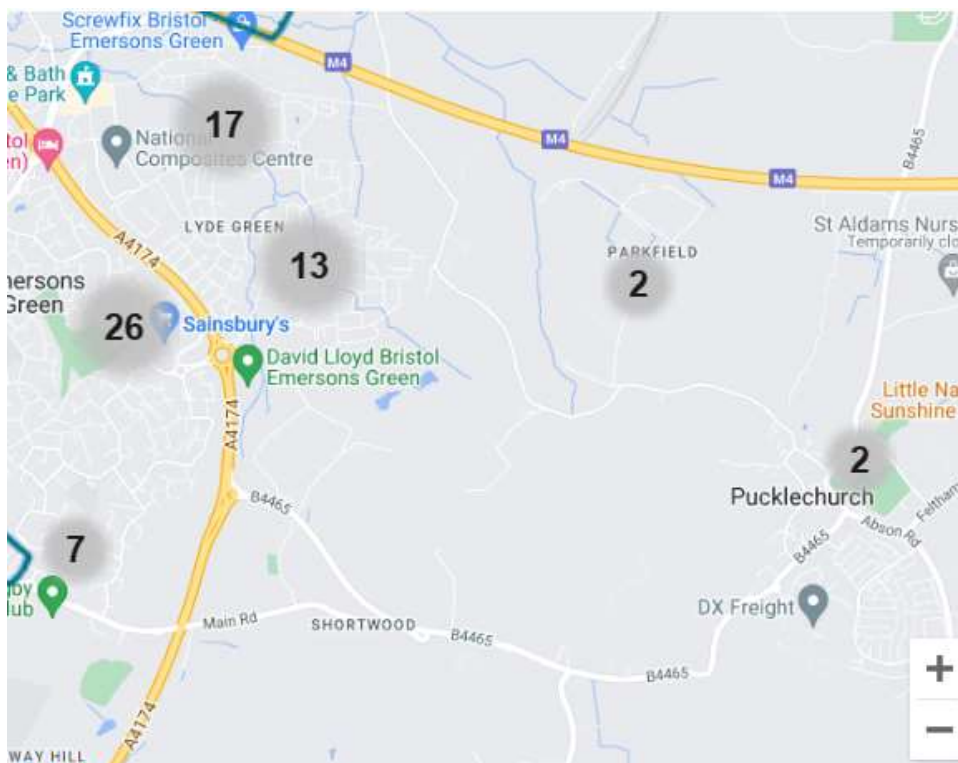

CRIME REPORT FOR PUCKLECHURCH

November 2022 crime statistics

All information sourced from www.police.uk/pu/your-area/avon-somerset-constabulary/boyd-valley-emersons-and-lyde-green/?tab=Overview

Pucklechurch data

More details for Pucklechurch

Crimes reported in the following areas:

Parkfield Rank	2
Westerleigh Road	1
Lansdown Road	1
Total	4

Other areas for comparison

Lyde Green	30
Wider Emersons Green	56
Wick, Abson and surrounding area	15

Boyd Valley overview