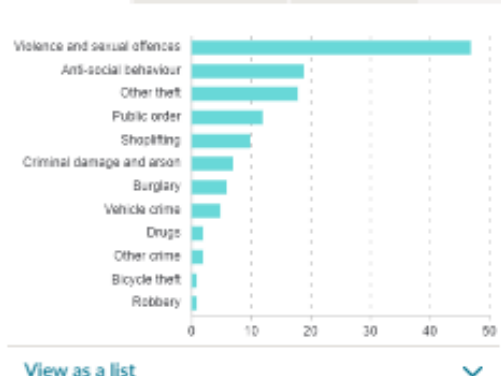

Other areas for comparison

Lyde Green	22
Wider Emersons Green	78
Wick, Abson and surrounding area	12

Boyd Valley overview

Top reported crimes

Most commonly reported crimes during Apr 2022

Violence and sexual offences	47
Anti-social behaviour	19
Other theft	18
Public order	12

[Get crime prevention advice](#)

Crime levels overview

Crime for last year

[View as a list](#)

Crime levels overview

for the last 12 months (from May 2021 to Apr 2022)

Last 12 months

Last 3 years

Crime types description

for the latest month (Apr 2022)

Latest month

Last 12 months

Last 3 years

Crimes by outcomes

for the latest month (Apr 2022)

Latest month

Last 12 months

Last 3 years

About this data

View and download detailed crime data, or [learn about how data is gathered and managed on police.uk](#).

Download crime data for this area by visiting data.police.uk/