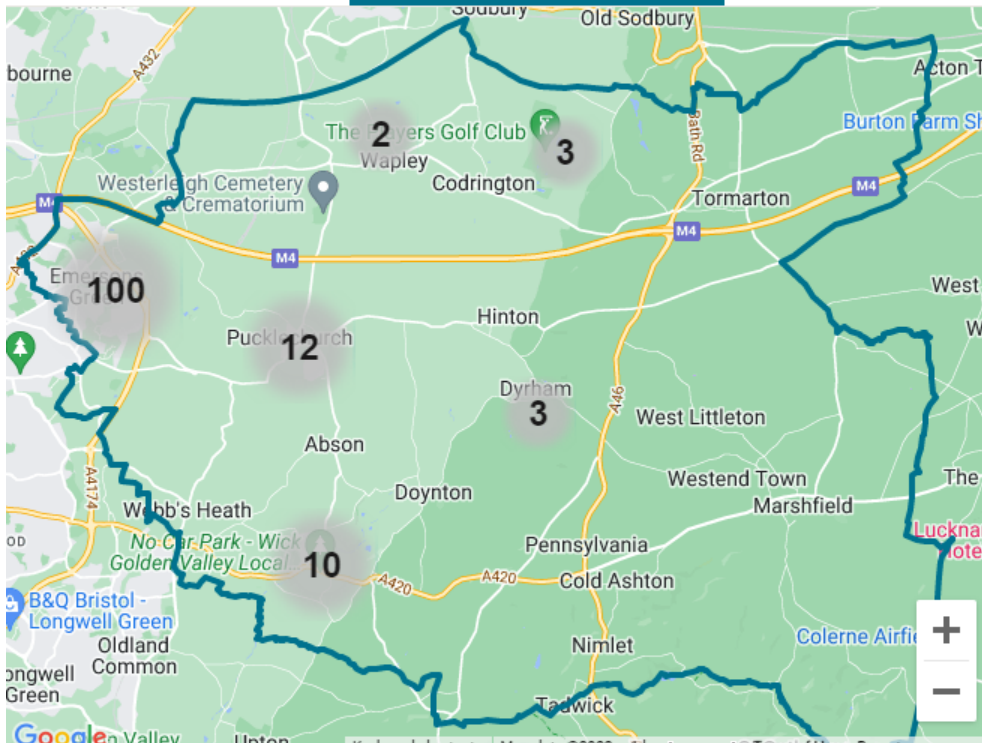

CRIME REPORT FOR PUCKLECHURCH

April 2022 crime statistics

All information sourced from www.police.uk/pu/your-area/avon-somerset-constabulary/boyd-valley-emersons-and-lyde-green/?tab=Overview

Pucklechurch data

More details for Pucklechurch

Crimes reported in the following areas:

Cattybrook Lane	2
Main Road	1
Woodpecker Close	3
Dyrham View	2
Cedar Way	1
Queen's Road	1
Edmund Close	1
Farlands	2
The Vale	1
Westerleigh Road	1
Total	15

Other areas for comparison

Lyde Green	22
Wider Emersons Green	78
Wick, Abson and surrounding area	12

Boyd Valley overview

Top reported crimes

Most commonly reported crimes during Apr 2022

Violence and sexual offences	47
Anti-social behaviour	19
Other theft	18
Public order	12

Last 12 months

Last 3 years

About this data

View and download detailed crime data, or [learn about how data is gathered and managed on police.uk](#).

Download crime data for this area by visiting data.police.uk/