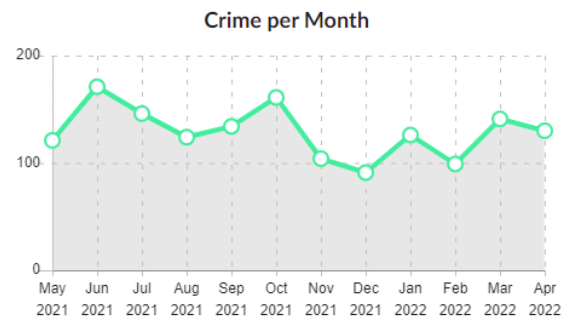

Other areas for comparison

Lyde Green	22
Wider Emersons Green	78
Wick, Abson and surrounding area	12

Boyd Valley overview

Top reported crimes

Most commonly reported crimes during Apr 2022

Violence and sexual offences	47
Anti-social behaviour	19
Other theft	18
Public order	12

[Get crime prevention advice](#)

Crime levels overview

Crime for last year

[View as a list](#)

Crime levels overview

for the last 12 months (from May 2021 to Apr 2022)

Last 12 months

Last 3 years

Crime types description

for the latest month (Apr 2022)

Latest month

Last 12 months

Last 3 years

Crimes by outcomes

for the latest month (Apr 2022)

Latest month