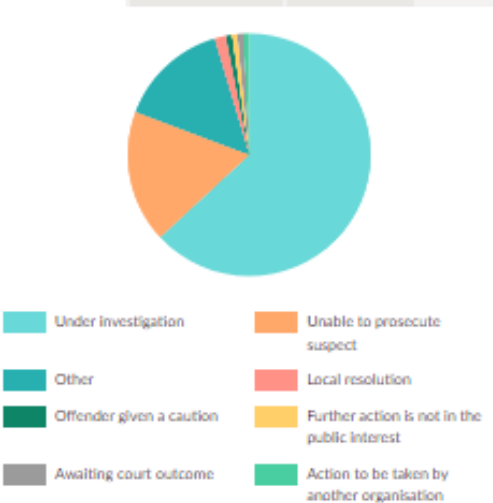

[Get crime prevention advice](#)

Crime levels overview

Crime for last year

[View as a list](#)

Crime levels overview

for the last 12 months (from May 2021 to Apr 2022)

Last 12 months

Last 3 years

Crime types description

for the latest month (Apr 2022)

Latest month

Last 12 months

Last 3 years

Crimes by outcomes

for the latest month (Apr 2022)

Latest month

Last 12 months

Last 3 years

About this data

View and download detailed crime data, or [learn about how data is gathered and managed on police.uk](#).

Download crime data for this area by visiting data.police.uk/