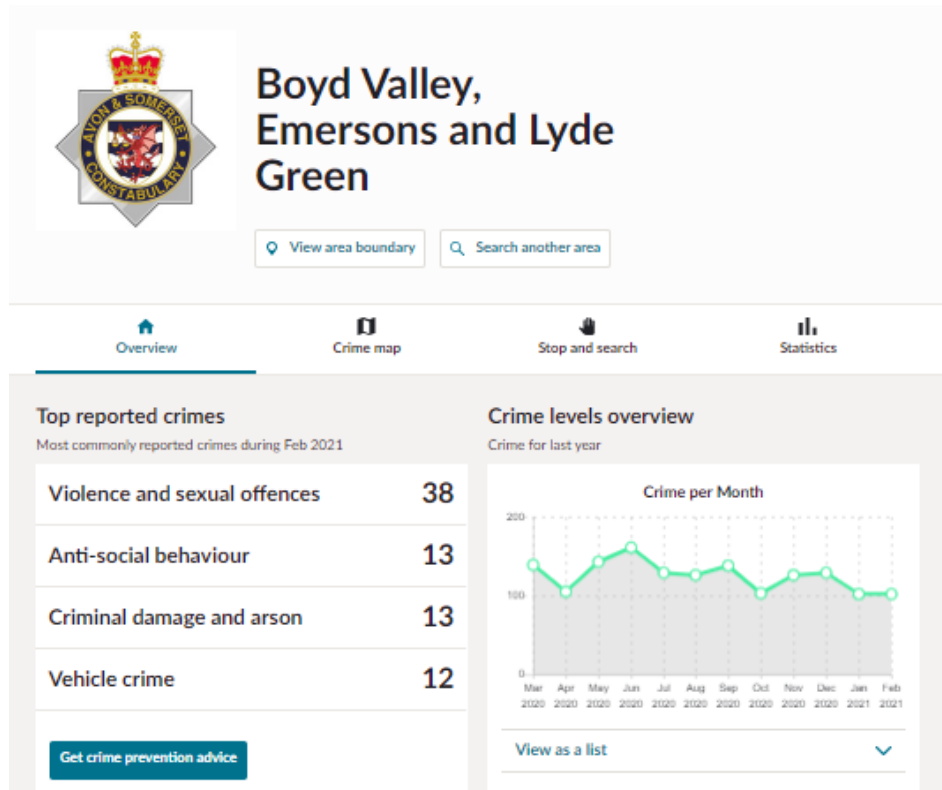

CRIME REPORT FOR PUCKLECHURCH

Presented to council 7th April 2021

February 2021 crime statistics

All information sourced from www.police.uk/your-area/avon-somerset-constabulary/boyd-valley-emersons-and-lyde-green/?tab=Overview

Pucklechurch data

More details for Pucklechurch

Crimes reported in the following areas:

Westerleigh Road	1
Castle Road	1
Hill View Road	1
Hawthorne Close	1
Merlin Ridge	1
St Aldams Drive	1
Eagle Crescent	1
Goldfinch Way	1
Siston Lane	1
Total	9

Other areas for comparison

Lyde Green	51
Wider Emersons Green	28
Wick, Abson and surrounding area	6

Boyd Valley overview