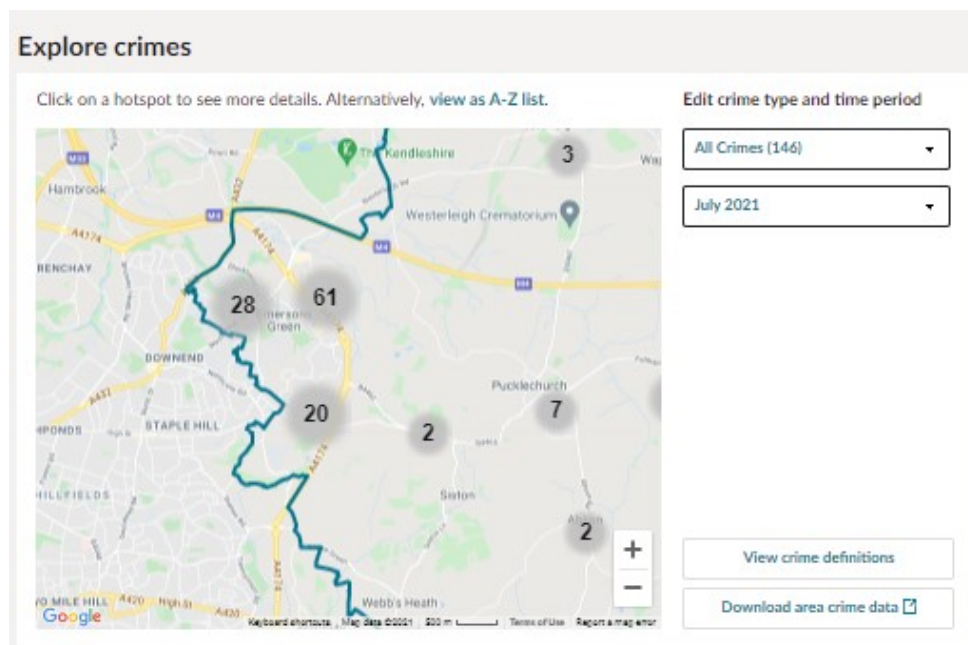

CRIME REPORT FOR PUCKLECHURCH

Presented to council 15th September

July 2021 crime statistics

All information sourced from www.police.uk/pu/your-area/avon-somerset-constabulary/boyd-valley-emersons-and-lyde-green/?tab=Overview

Pucklechurch data

More details for Pucklechurch

Crimes reported in the following areas:

Siston Lane

1

Main Road

13 (11 show on border)

Shortwood Hill	1
Woodpecker Close	2
Merlin Ridge	1
Dyrham View	1
Hill View Road	1
Castle Road	1
Lansdown Road	1
Total	22

Other areas for comparison

Lyde Green	27
Wider Emersons Green	72
Wick, Abson and surrounding area	16

Boyd Valley overview

Crime levels overview

for the last 12 months (from Aug 2020 to Jul 2021)

Last 12 months
Last 3 years

About this data

View and download detailed crime data, or [learn about how data is gathered and managed on police.uk](#).

Download crime data for this area by visiting data.police.uk/

Download data on police.uk ↗