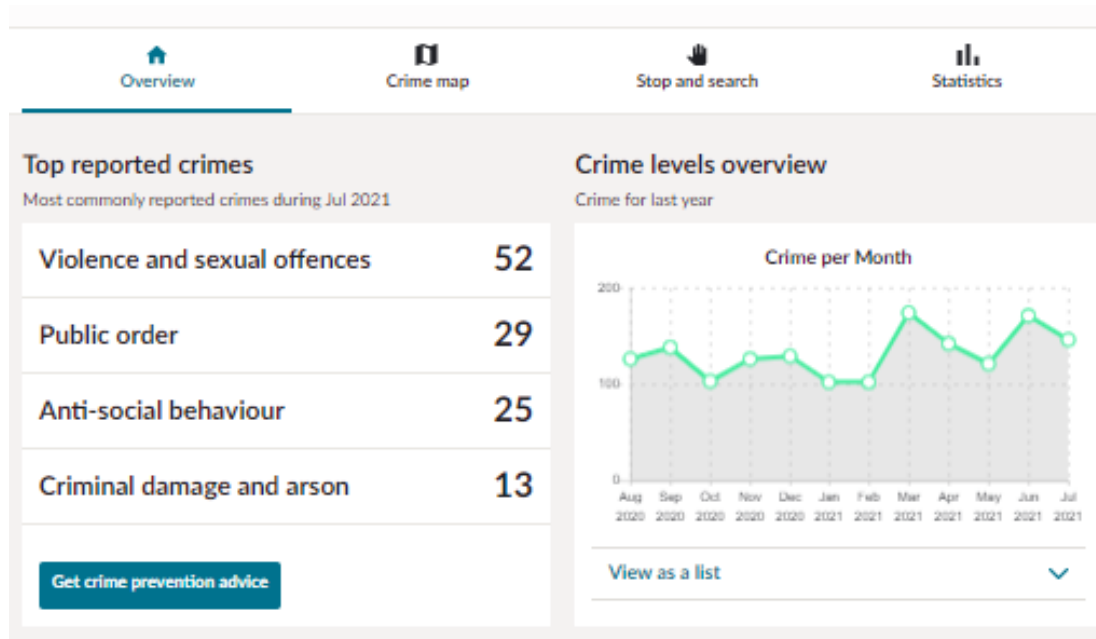

CRIME REPORT FOR PUCKLECHURCH

Presented to council 15th September

July 2021 crime statistics

All information sourced from www.police.uk/pu/your-area/avon-somerset-constabulary/boyd-valley-emersons-and-lyde-green/?tab=Overview

Pucklechurch data

More details for Pucklechurch

Crimes reported in the following areas:

Siston Lane

1

Main Road

13 (11 show on border)

Shortwood Hill	1
Woodpecker Close	2
Merlin Ridge	1
Dyrham View	1
Hill View Road	1
Castle Road	1
Lansdown Road	1
Total	22

Other areas for comparison

Lyde Green	27
Wider Emersons Green	72
Wick, Abson and surrounding area	16

Boyd Valley overview

Crime levels overview

for the last 12 months (from Aug 2020 to Jul 2021)

Last 12 months
Last 3 years

Crime per Month

View as a list ▼

Crime types description

for the latest month (Jul 2021)

Latest month
Last 12 months
Last 3 years

View as a list ▼

Crimes by outcomes

for the latest month (Jul 2021)