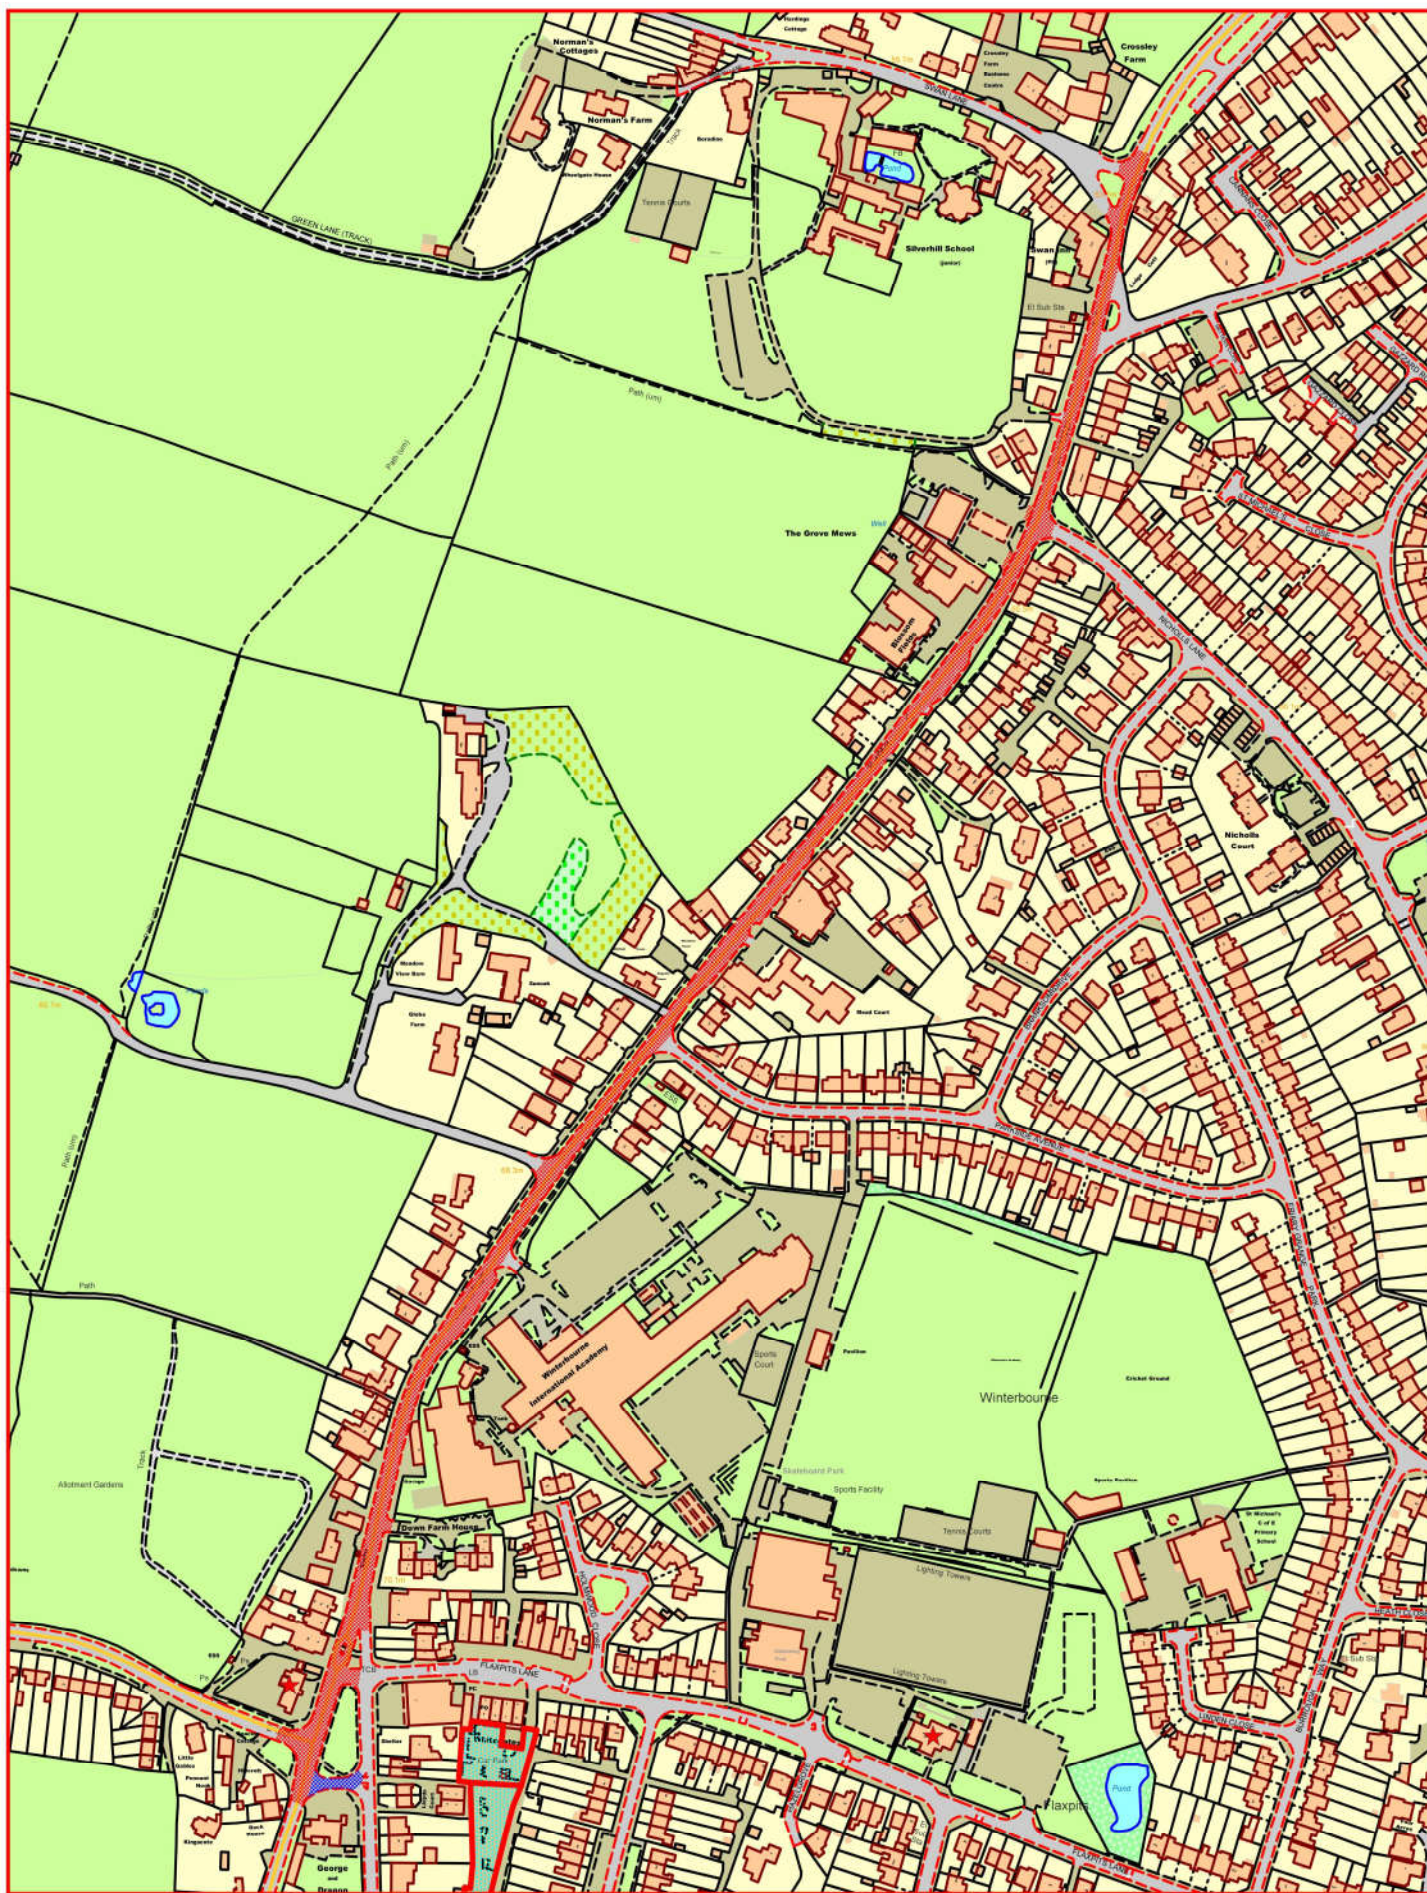

**Joanne Perry
Engineer (Highway Maintenance)
Street Care**

South Gloucestershire Council
Department for Environment and Community Services
StreetCare , PO Box 1954, Bristol, BS37 0DD
Telephone: 01454 868000 Internet: mailbox@southglos.gov.uk