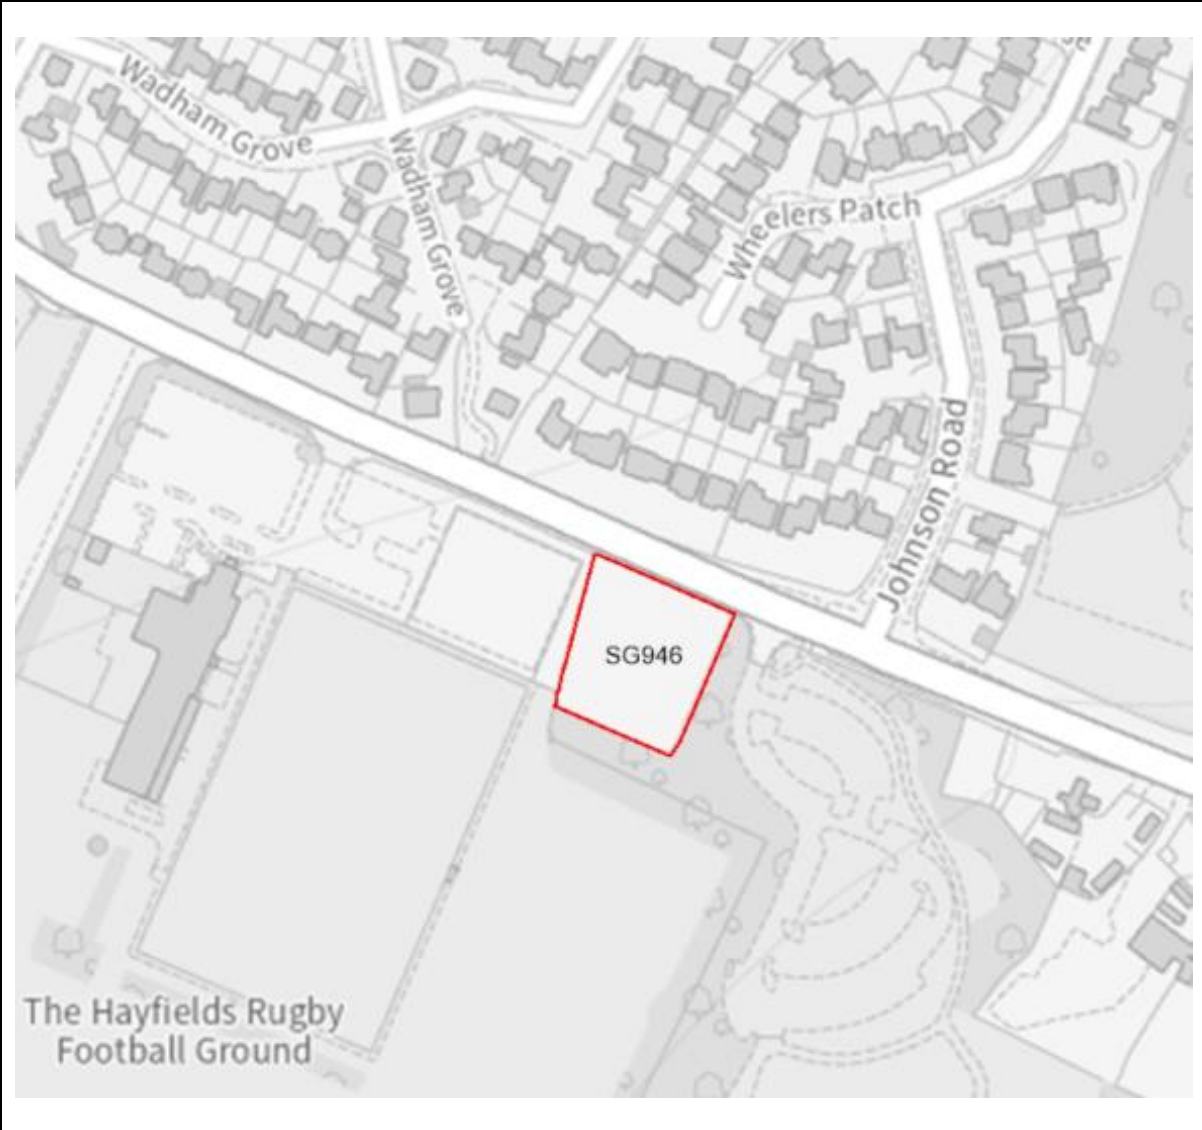

Site Reference	Site Name
SG964	Land to the North and East of Highbrook View
SG970	Filton Retail Park, Fox Den Road, Stoke Gifford
SG974	Land at Westfield, Stoke Gifford
SG977	The Aviva Centre, Stoke Gifford
SG985	Land at Hambrook Lane, Stoke Gifford
SG937	Bradley Stoke Way
SG861	Bolbrek Filton Road
SG363	Jarrats Yard, Oldland Common
SG946	Pomphrey Hill, Mangotsfield
SG956	Frenchay Christmas Tree Farm, Old Gloucester Road, Frenchay
SG980	Land adjacent to Bitton Sports and Social Club
SG719	The Meads Common Mead Lane
SG399	Land at Hambrook Business Park, The Stream, Hambrook
SG749	The Oaks, Filton Road, Hambrook
SG978	Land at Ladden Garden Village, Yate
SG979	Land at Leechpool, Yate
SG963	CEMEX Floors, London Road, Wick,

Site Reference	SG977
Site Name	The Aviva Centre, Stoke Gifford

Site Reference	SG985
Site Name	Land at Hambrook Lane, Stoke Gifford

Site Reference	SG937
Site Name	Bradley Stoke Way

Site Reference	SG861
Site Name	Bolbrek Filton Road

Site Reference	SG363
Site Name	Jarrats Yard, Oldland Common

Site Reference	SG946
Site Name	Pomphrey Hill, Mangotsfield

Site Reference	SG956
Site Name	Frenchay Christmas Tree Farm, Old Gloucester Road, Frenchay