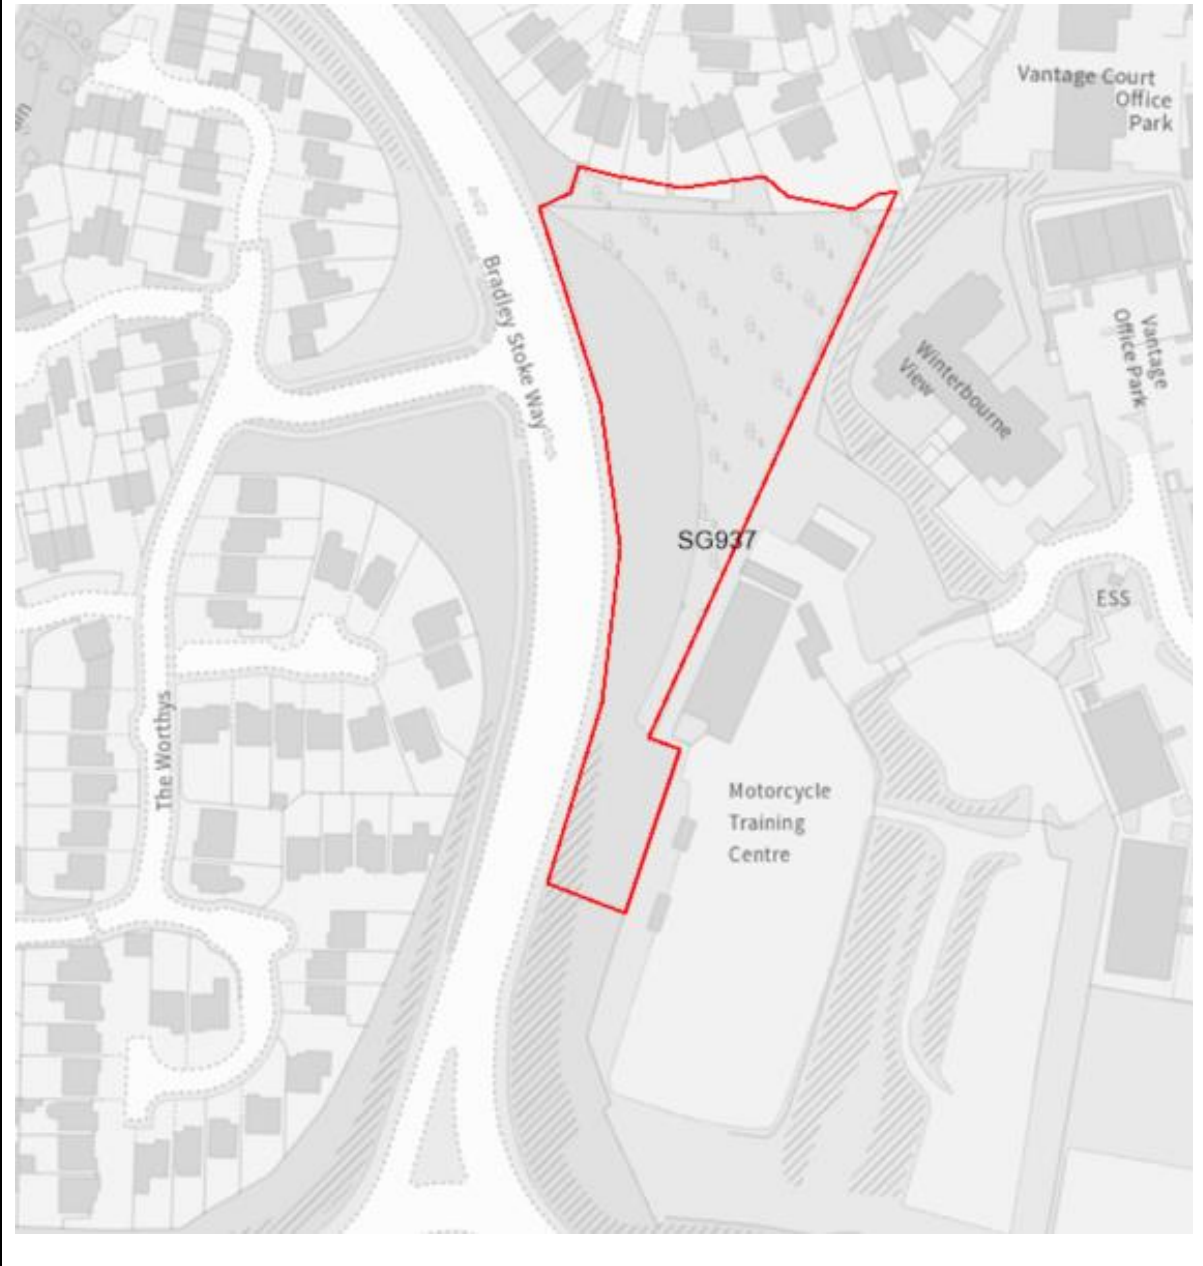

Maps of Potential Additional Sites

Maps of the sites below set out in the Topic Paper can be found below. The sites can also be found alongside all the other submitted call for sites on the [online interactive map](#).

Site Reference	Site Name
SG964	Land to the North and East of Highbrook View
SG970	Filton Retail Park, Fox Den Road, Stoke Gifford
SG974	Land at Westfield, Stoke Gifford
SG977	The Aviva Centre, Stoke Gifford
SG985	Land at Hambrook Lane, Stoke Gifford
SG937	Bradley Stoke Way
SG861	Bolbrek Filton Road
SG363	Jarrats Yard, Oldland Common
SG946	Pomphrey Hill, Mangotsfield
SG956	Frenchay Christmas Tree Farm, Old Gloucester Road, Frenchay
SG980	Land adjacent to Bitton Sports and Social Club
SG719	The Meads Common Mead Lane
SG399	Land at Hambrook Business Park, The Stream, Hambrook
SG749	The Oaks, Filton Road, Hambrook
SG978	Land at Ladden Garden Village, Yate
SG979	Land at Leechpool, Yate
SG963	CEMEX Floors, London Road, Wick,

Site Reference	SG964
Site Name	Land to the North and East of Highbrook View

Site Reference	SG970
Site Name	Filton Retail Park, Fox Den Road, Stoke Gifford

Site Reference	SG974
Site Name	Land at Westfield, Stoke Gifford

Site Reference	SG977
Site Name	The Aviva Centre, Stoke Gifford

Site Reference	SG985
Site Name	Land at Hambrook Lane, Stoke Gifford

Site Reference	SG937
Site Name	Bradley Stoke Way

Site Reference	SG861
Site Name	Bolbrek Filton Road