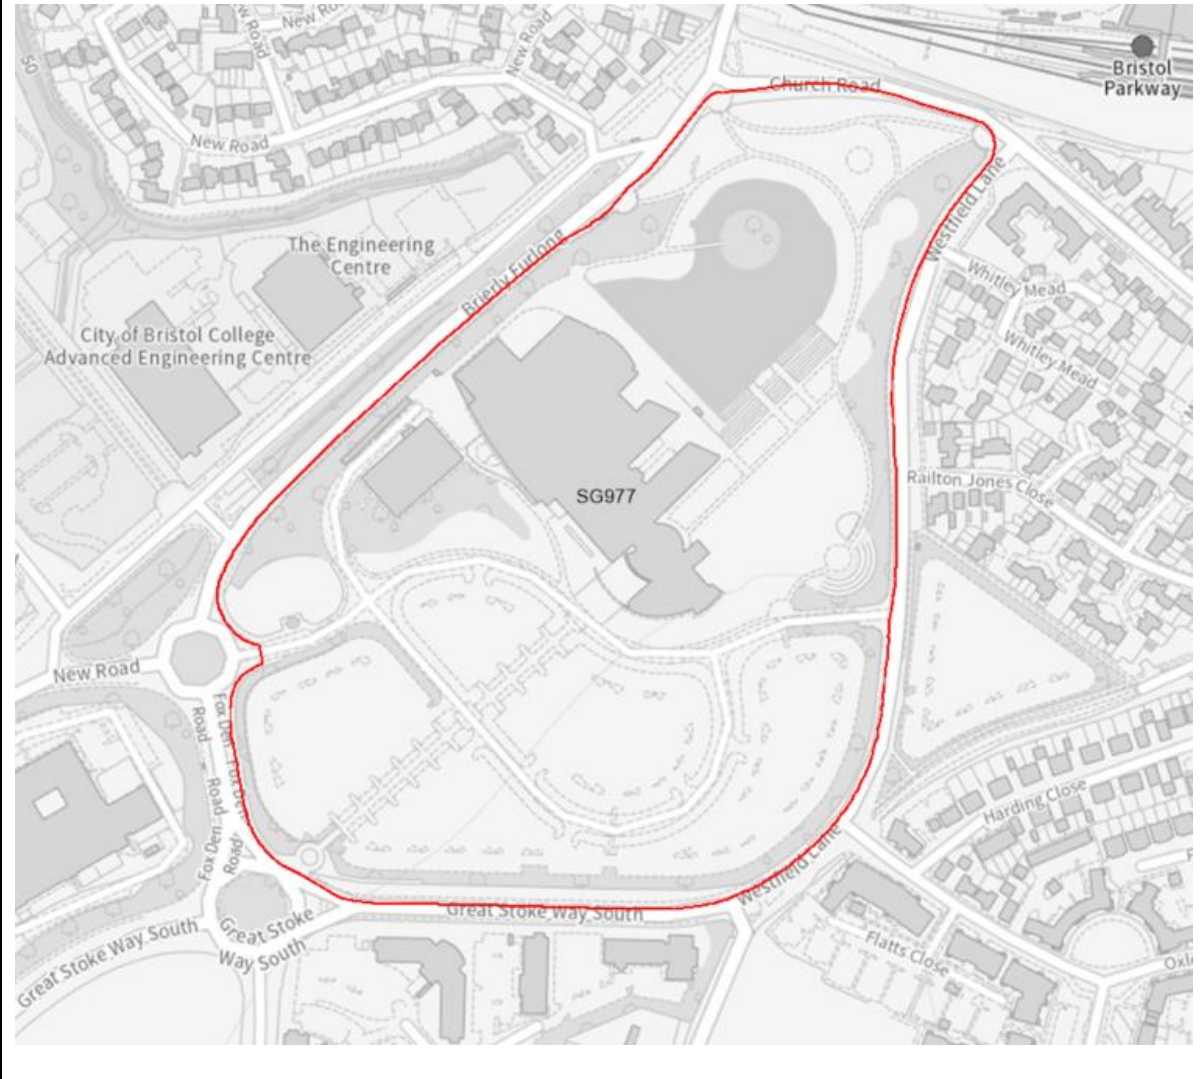

Maps of Potential Additional Sites

Maps of the sites below set out in the Topic Paper can be found below. The sites can also be found alongside all the other submitted call for sites on the [online interactive map](#).

Site Reference	Site Name
SG964	Land to the North and East of Highbrook View
SG970	Filton Retail Park, Fox Den Road, Stoke Gifford
SG974	Land at Westfield, Stoke Gifford
SG977	The Aviva Centre, Stoke Gifford
SG985	Land at Hambrook Lane, Stoke Gifford
SG937	Bradley Stoke Way
SG861	Bolbrek Filton Road
SG363	Jarrats Yard, Oldland Common
SG946	Pomphrey Hill, Mangotsfield
SG956	Frenchay Christmas Tree Farm, Old Gloucester Road, Frenchay
SG980	Land adjacent to Bitton Sports and Social Club
SG719	The Meads Common Mead Lane
SG399	Land at Hambrook Business Park, The Stream, Hambrook
SG749	The Oaks, Filton Road, Hambrook
SG978	Land at Ladden Garden Village, Yate
SG979	Land at Leechpool, Yate
SG963	CEMEX Floors, London Road, Wick,

Site Reference	SG964
Site Name	Land to the North and East of Highbrook View

Site Reference	SG970
Site Name	Filton Retail Park, Fox Den Road, Stoke Gifford

Site Reference	SG974
Site Name	Land at Westfield, Stoke Gifford

Site Reference	SG977
Site Name	The Aviva Centre, Stoke Gifford

Site Reference	SG985
Site Name	Land at Hambrook Lane, Stoke Gifford

Site Reference	SG937
Site Name	Bradley Stoke Way

Site Reference	SG861
Site Name	Bolbrek Filton Road