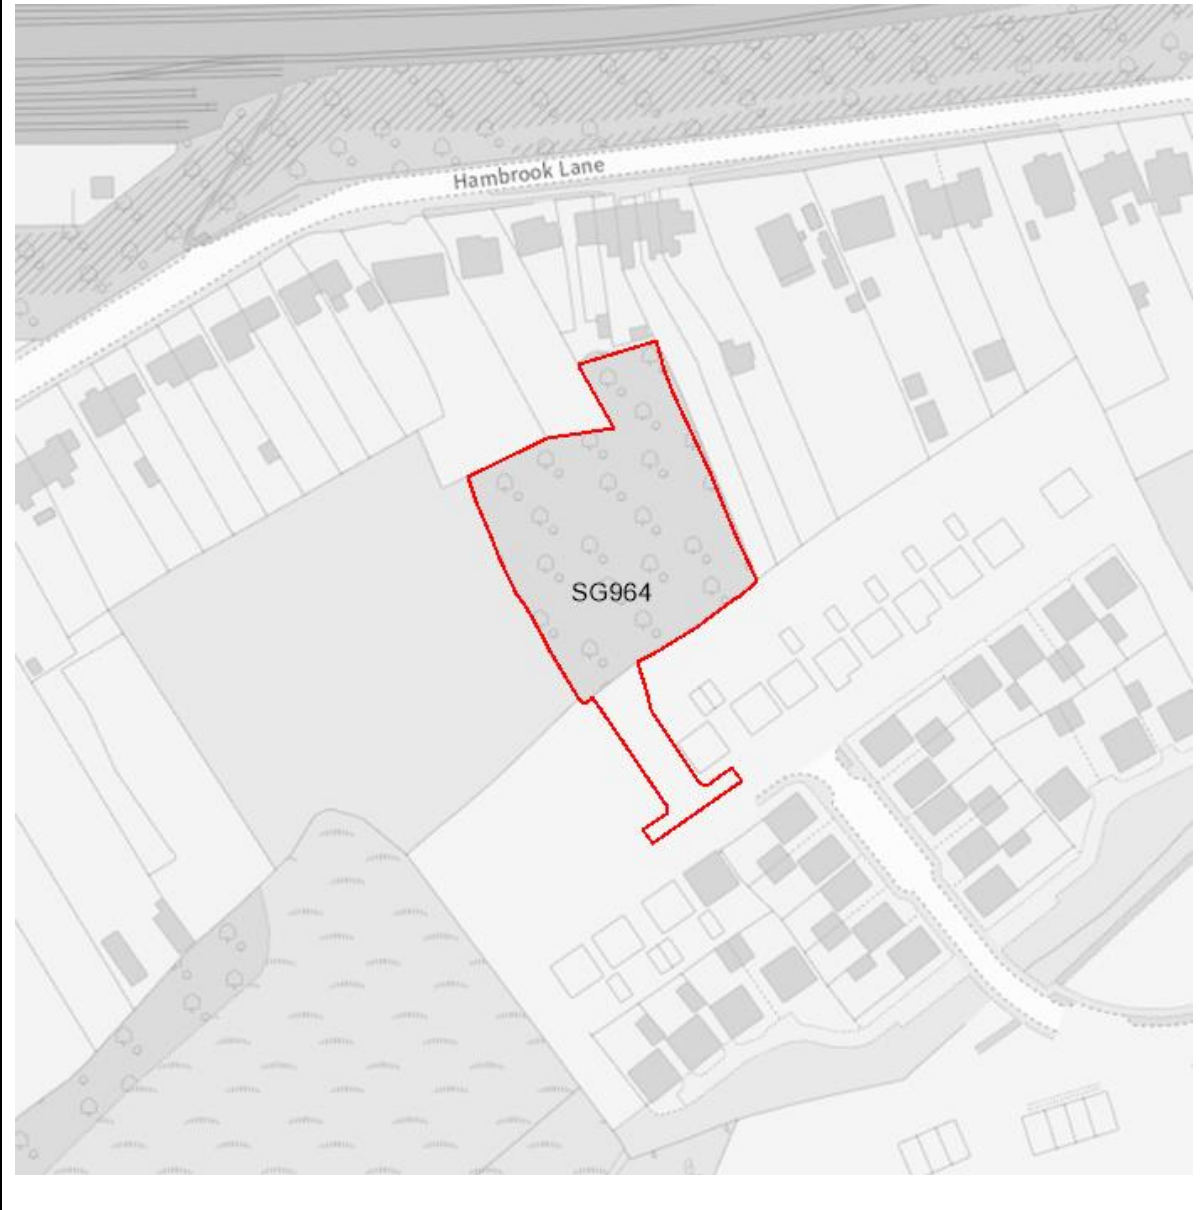

Maps of Potential Additional Sites

Maps of the sites below set out in the Topic Paper can be found below. The sites can also be found alongside all the other submitted call for sites on the [online interactive map](#).

Site Reference	Site Name
SG964	Land to the North and East of Highbrook View
SG970	Filton Retail Park, Fox Den Road, Stoke Gifford
SG974	Land at Westfield, Stoke Gifford
SG977	The Aviva Centre, Stoke Gifford
SG985	Land at Hambrook Lane, Stoke Gifford
SG937	Bradley Stoke Way
SG861	Bolbrek Filton Road
SG363	Jarrats Yard, Oldland Common
SG946	Pomphrey Hill, Mangotsfield
SG956	Frenchay Christmas Tree Farm, Old Gloucester Road, Frenchay
SG980	Land adjacent to Bitton Sports and Social Club
SG719	The Meads Common Mead Lane
SG399	Land at Hambrook Business Park, The Stream, Hambrook
SG749	The Oaks, Filton Road, Hambrook
SG978	Land at Ladden Garden Village, Yate
SG979	Land at Leechpool, Yate
SG963	CEMEX Floors, London Road, Wick,

Site Reference	SG964
Site Name	Land to the North and East of Highbrook View

Site Reference	SG970
Site Name	Filton Retail Park, Fox Den Road, Stoke Gifford

Site Reference	SG974
Site Name	Land at Westfield, Stoke Gifford

Site Reference	SG977
Site Name	The Aviva Centre, Stoke Gifford

Site Reference	SG985
Site Name	Land at Hambrook Lane, Stoke Gifford

Site Reference	SG937
Site Name	Bradley Stoke Way

Site Reference	SG861
Site Name	Bolbrek Filton Road