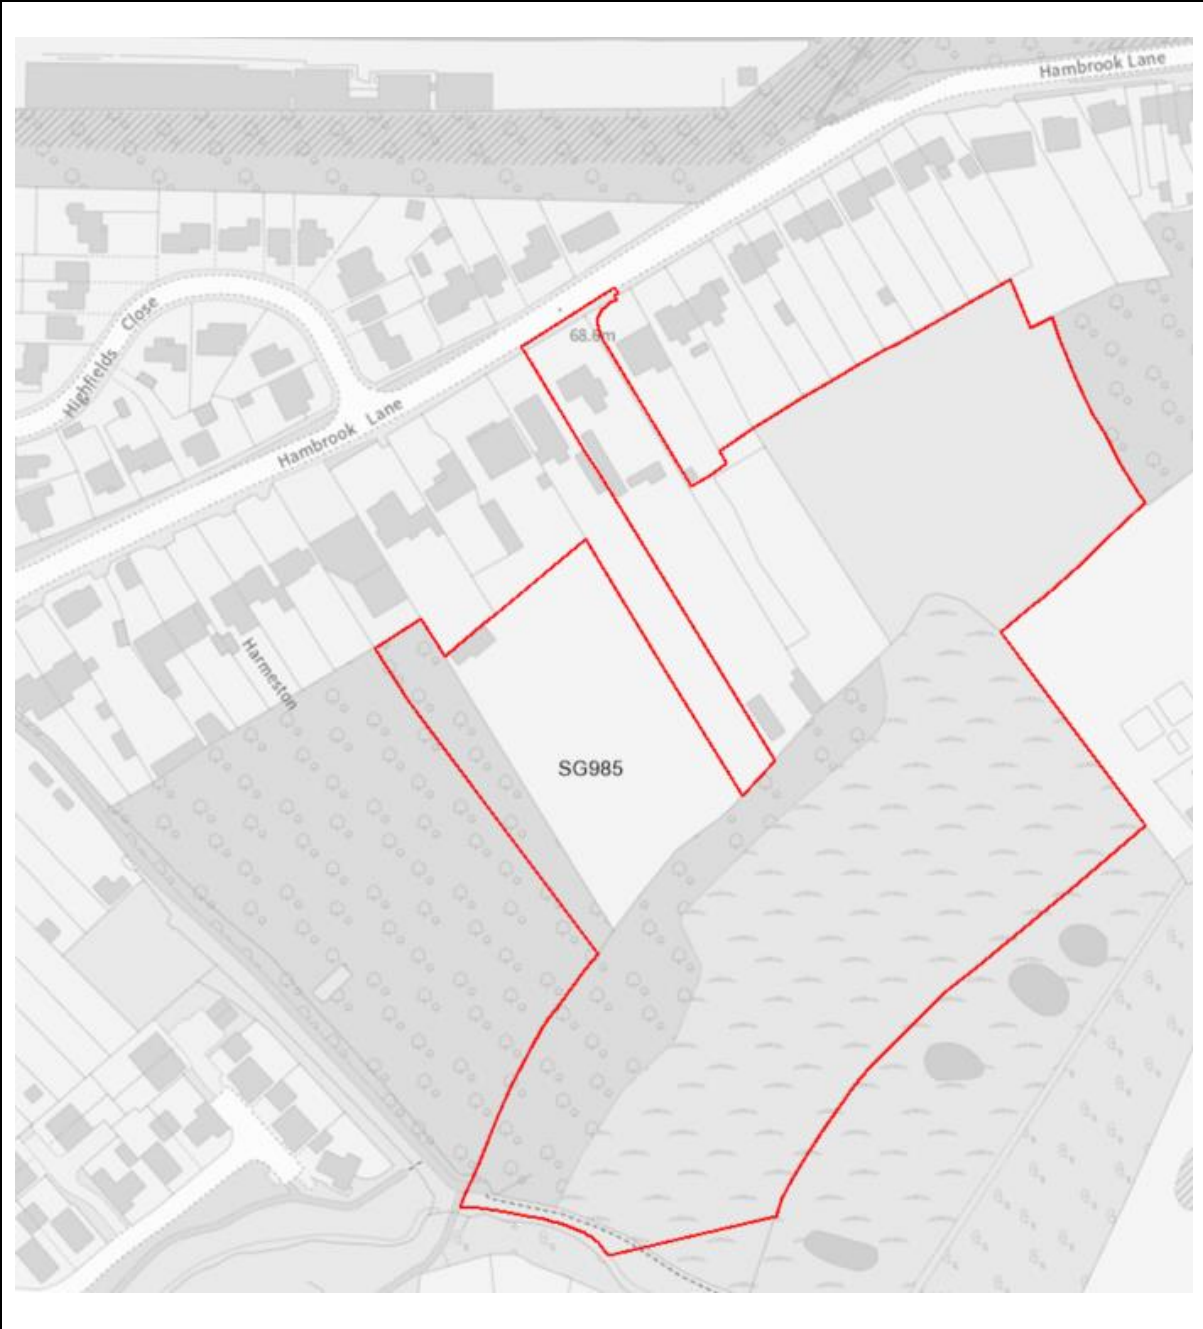

Site Reference	SG985
Site Name	Land at Hambrook Lane, Stoke Gifford