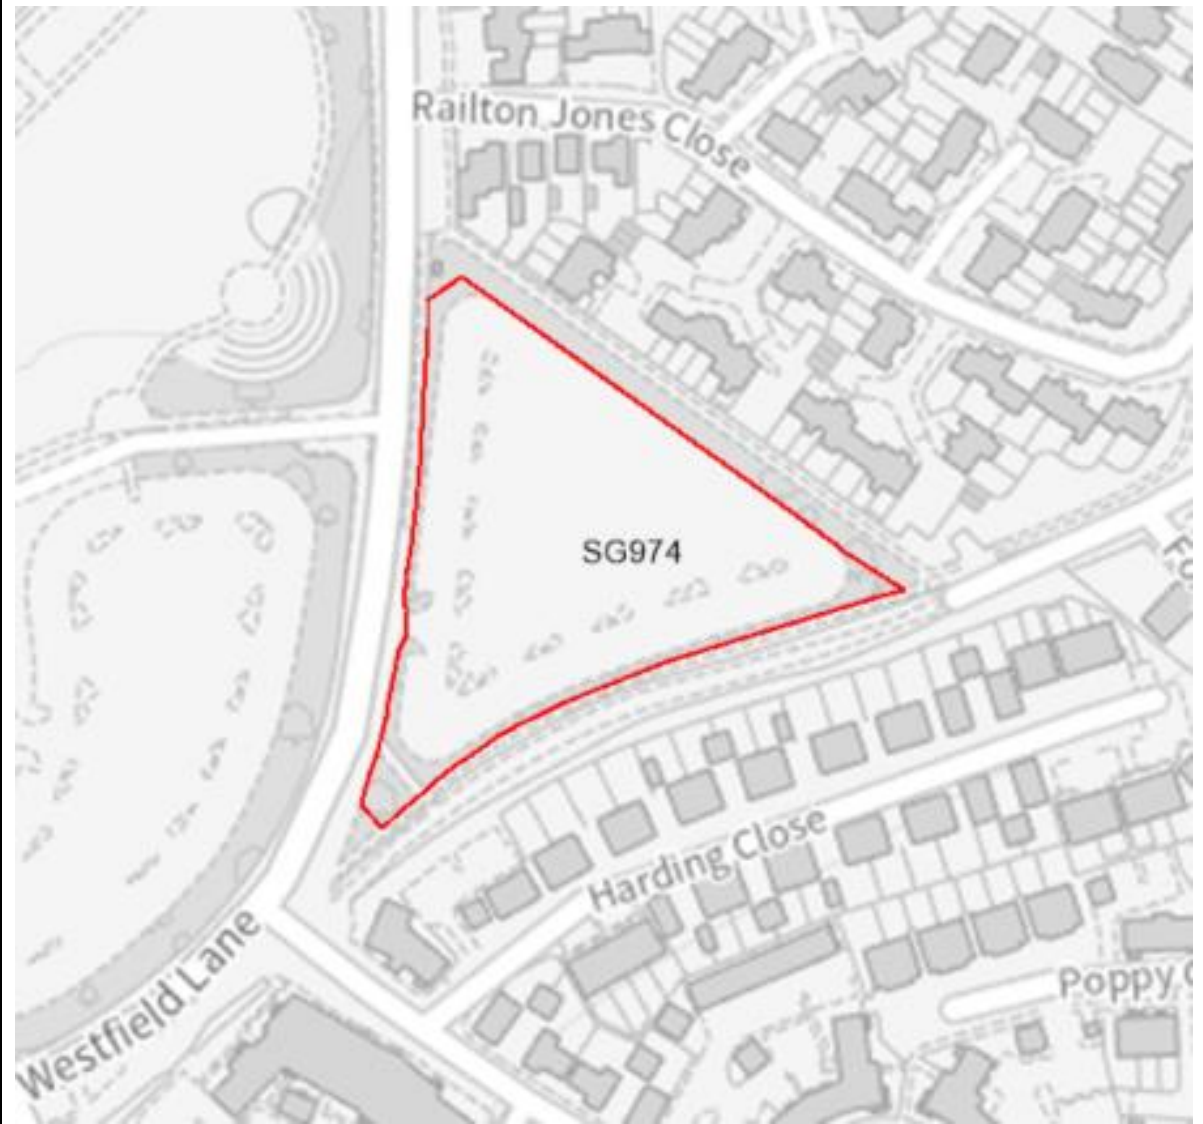

Site Reference	Site Name
SG964	Land to the North and East of Highbrook View
SG970	Filton Retail Park, Fox Den Road, Stoke Gifford
SG974	Land at Westfield, Stoke Gifford
SG977	The Aviva Centre, Stoke Gifford
SG985	Land at Hambrook Lane, Stoke Gifford
SG937	Bradley Stoke Way
SG861	Bolbrek Filton Road
SG363	Jarrats Yard, Oldland Common
SG946	Pomphrey Hill, Mangotsfield
SG956	Frenchay Christmas Tree Farm, Old Gloucester Road, Frenchay
SG980	Land adjacent to Bitton Sports and Social Club
SG719	The Meads Common Mead Lane
SG399	Land at Hambrook Business Park, The Stream, Hambrook
SG749	The Oaks, Filton Road, Hambrook
SG978	Land at Ladden Garden Village, Yate
SG979	Land at Leechpool, Yate
SG963	CEMEX Floors, London Road, Wick,

Site Reference	SG964
Site Name	Land to the North and East of Highbrook View

Site Reference	SG970
Site Name	Filton Retail Park, Fox Den Road, Stoke Gifford

Site Reference	SG974
Site Name	Land at Westfield, Stoke Gifford

Site Reference	SG977
Site Name	The Aviva Centre, Stoke Gifford

Site Reference	SG985
Site Name	Land at Hambrook Lane, Stoke Gifford

Site Reference	SG937
Site Name	Bradley Stoke Way

Site Reference	SG861
Site Name	Bolbrek Filton Road