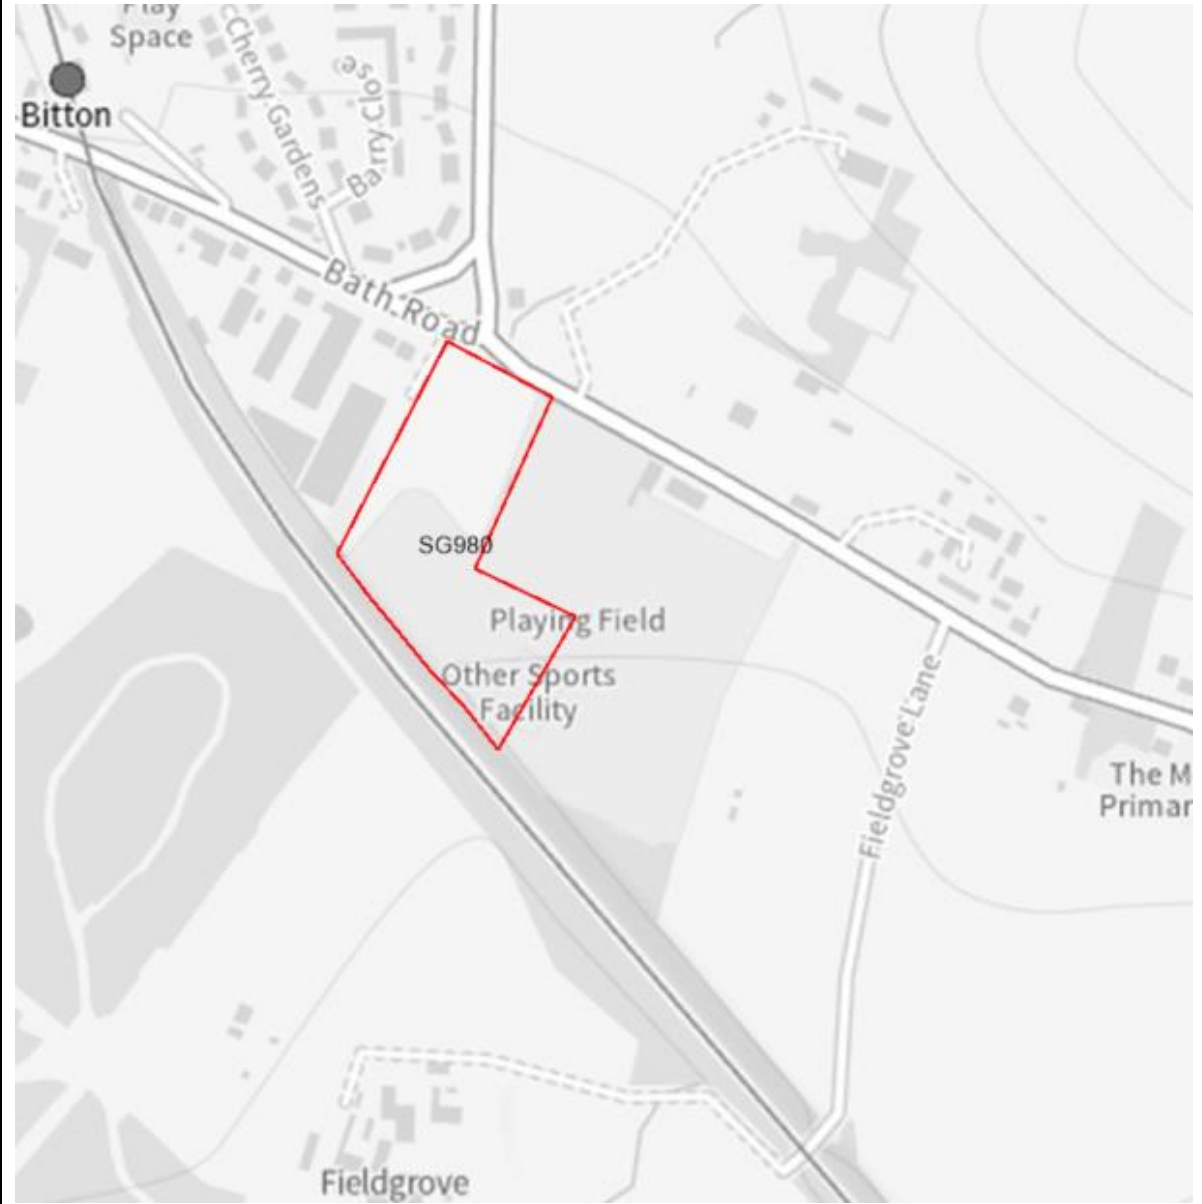

Site Reference	SG980
Site Name	Land adjacent to Bitton Sports and Social Club